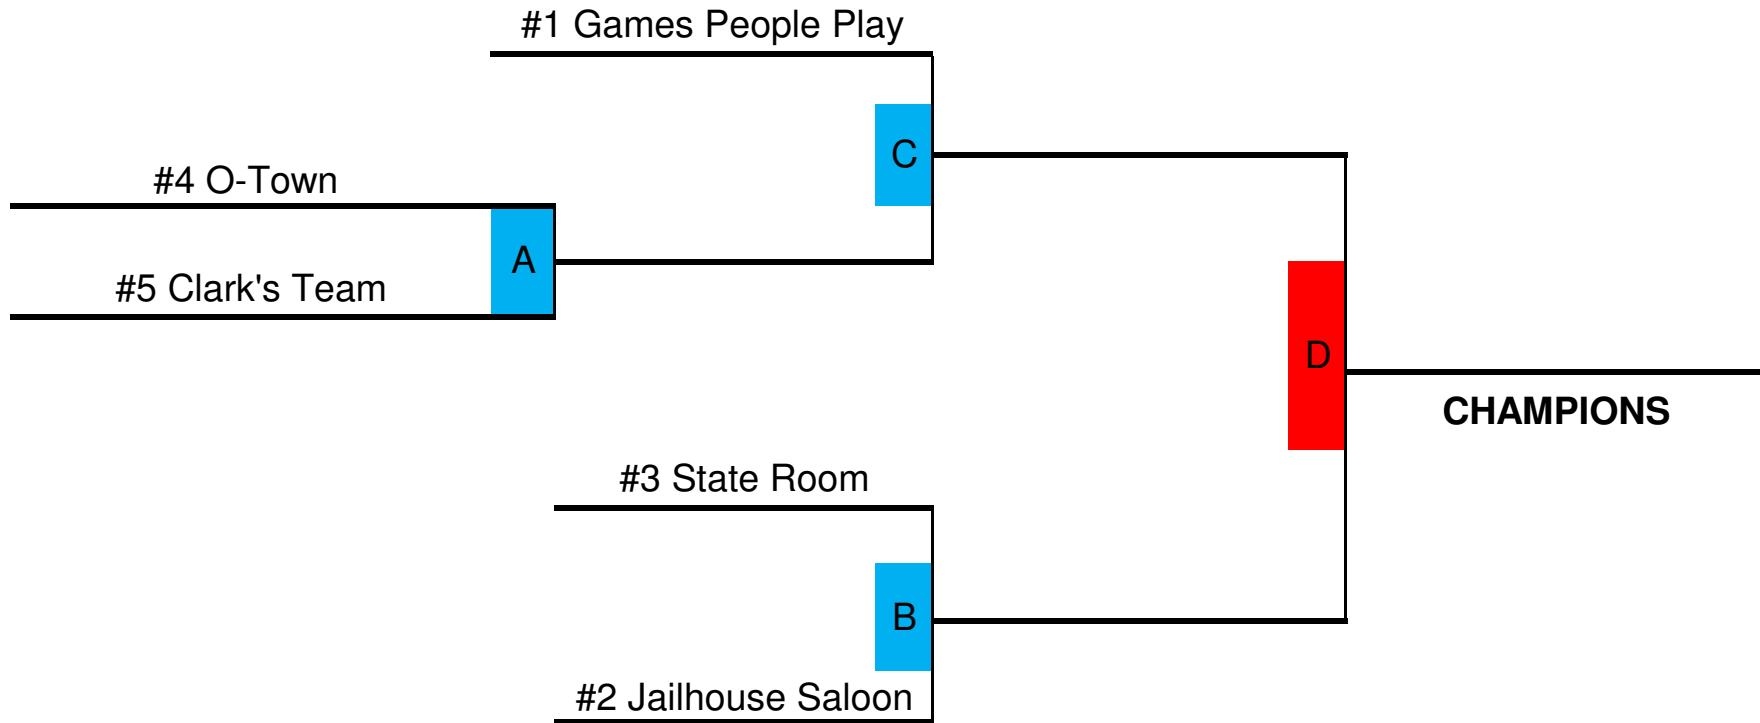

Women's League Basketball Tournament 2016-2017

Tournament Schedule					
March 12th			March 19th		
Game A	11:00am	HS	Game D	12:00pm	MS
Game B	12:00pm	HS			
Game C	1:00pm	HS			